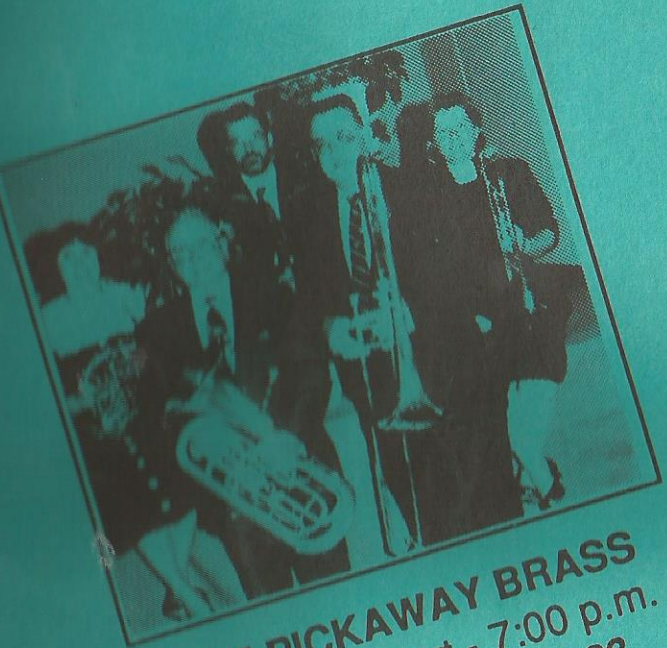

# Circleville Artist Series

Concerts Presented at  
Circleville Bible College

Campus Church • 1476 Lancaster Pike

**THE PICKAWAY BRASS**  
Benefit Concert - 7:00 p.m.  
**Saturday, August 28**  
On the green behind Campus  
Church

**THE HIGH STREET STOMPERS**  
Dixieland Band  
Monday, April 18  
7:30 p.m.

Single Advance Tickets \$6.00

At the Door \$7.00

Tickets Available at:

Studio One  
250 E. Franklin Street  
Circleville

Citizen's Bank  
120 S. Court Street  
Circleville